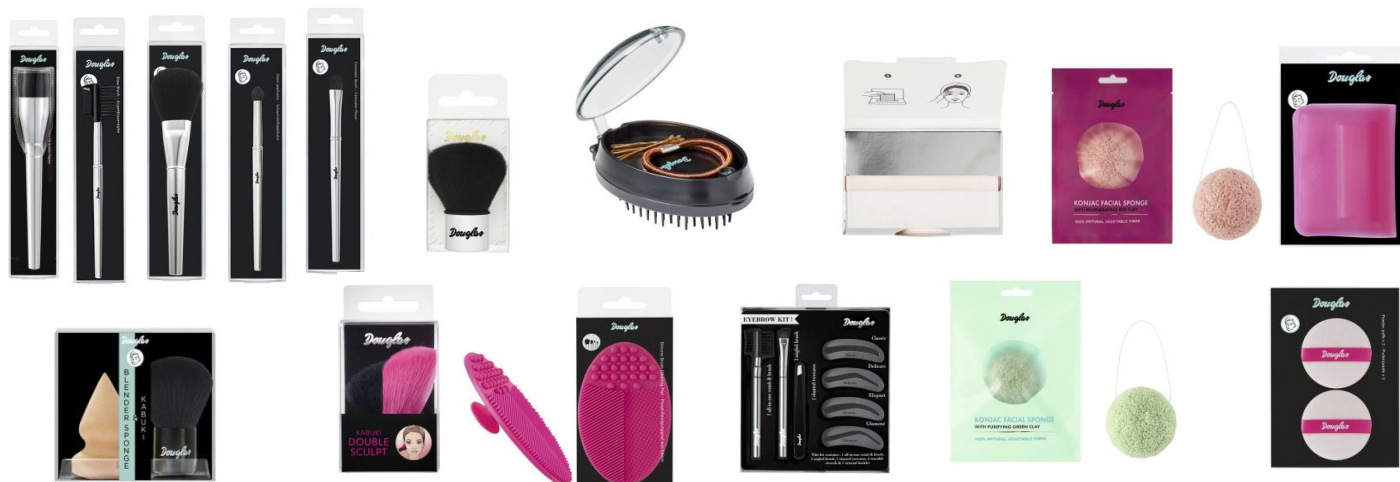

DOUGLAS ACCESSOIRES

Item No.	Product	Line	EAN	Available Stock (Pieces)	Regular Retail Price	Pieces per Euro Pallet
978450	HAIR BRUSH + STORAGE	HAIR	4036221971191	88.808	9,99 €	1.224
987596	SEBUM BLOTTING PAPERS NEW 2018	FACE	4036221971269	94.159	4,99 €	7.680
941845	BROW KIT	BRUSHES	4036221970538	38.620	12,99 €	1.296
988644	KONJAC FACIAL SPONGE RED 5 G	TOOLS	4036221605270	26.405	6,99 €	2.592
988645	KONJAC FACIAL SPONGE GREEN 5 G	TOOLS	4036221605287	27.385	6,99 €	2.592
944127	BLENDER KIT	FACE	4036221970422	29.395	12,99 €	1.920
970123	BRUSH CLEANING PAD	BRUSH CLEANER	4036221971139	13.754	7,99 €	2.160
951500	MINI KABUKI BRUSH	CLASSIC BRUSHES	4036221970200	8.524	9,99 €	3.168
984752	POWDER PUFF 1x2PCS	FACE	4036221971221	9.297	3,99 €	3.600
942356	KABUKI DOUBLE SCULPT	BRUSHES	4036221970507	9.091	19,99 €	1.440
898732	BROW BRUSH	CLASSIC BRUSHES	4036221300106	8.041	7,99 €	4.176
933681	SHORT BRISTLE CONTOUR BRUSH	BRUSHES	4036221970033	5.360	12,99 €	1.536
898725	FOAM APPLICATOR	CLASSIC BRUSHES	4036221300045	6.099	4,99 €	4.725
901910	SEBUM BLOTTING PAPER	FACE	4036221300328	5.334	4,99 €	5.124
898727	CONCEALER BRUSH	CLASSIC BRUSHES	4036221300052	5.504	9,99 €	4.725
898722	POWDER BRUSH	CLASSIC BRUSHES	4036221300014	2.758	14,99 €	1.920

total available Pallets: 179

378.534

8,76 €

Sales restriction: pls refer to countrylist

Please note, that the given quantities in our offers are only approximately; the exact numbers are only identifiable after packing.