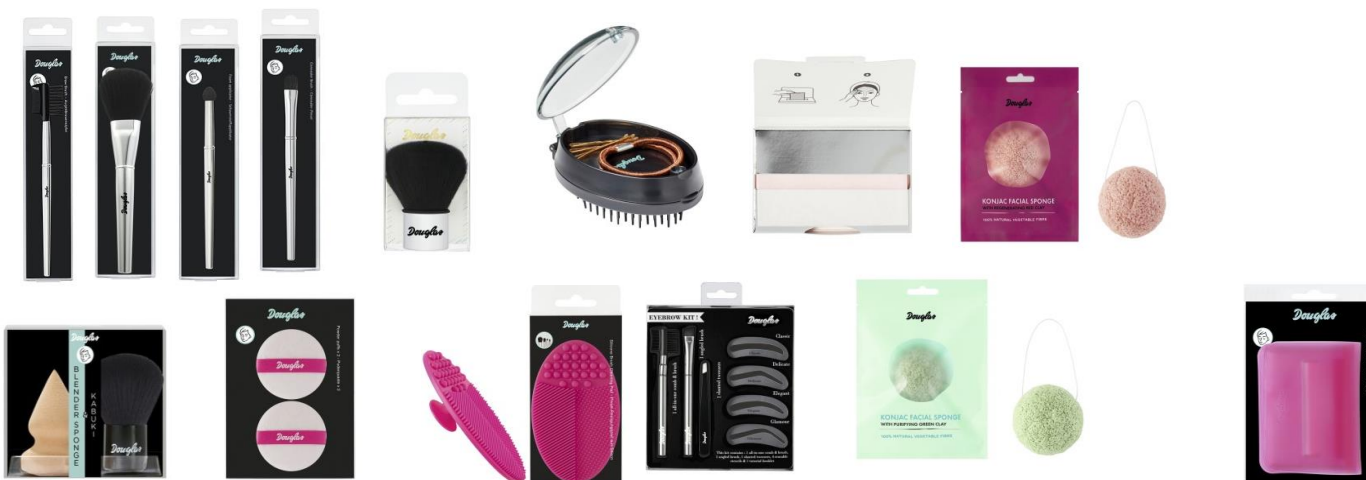

DOUGLAS ACCESSOIRES

Item No.	Product	Line	EAN	Made in	Available Stock (Pieces)	Regular Retail Price	Pieces per Euro Pallet	Euro Pallets per Product	Sum Retail
898725	FOAM APPLICATOR	CLASSIC BRUSHES	4036 221 30 004 5	CN	4.509	4,99 €	4.725	1	22.499,91 €
898732	BROW BRUSH	CLASSIC BRUSHES	4036 221 30 010 6	CN	6.984	7,99 €	4.176	2	55.802,16 €
951500	MINI KABUKI BRUSH	CLASSIC BRUSHES	4036 221 97 020 0	CN	2.244	9,99 €	3.168	1	22.417,56 €
978450	HAIR BRUSH + STORAGE	HAIR	4036 221 97 119 1	CN	63.089	9,99 €	1.224	52	630.259,11 €
984752	POWDER PUFF 1X2PCS	FACE	4036 221 97 122 1	CN	3.981	3,99 €	3.600	1	15.884,19 €
987596	SEBUM BLOTTER PAPERS NEW 2018	FACE	4036 221 97 126 9	CN	92.834	4,99 €	7.680	12	463.241,66 €
988644	KONJAC FACIAL SPONGE RED 5 G	TOOLS	4036 221 60 527 0	CN	25.958	6,99 €	2.592	10	181.446,42 €
988645	KONJAC FACIAL SPONGE GREEN 5 G	TOOLS	4036 221 60 528 7	CN	26.938	6,99 €	2.592	10	188.296,62 €
total available Pallets: 88					226.537	6,97 €	88		1.579.847,63 €

Sales restriction: pls refer to countrylist

Please note, that the given quantities in our offers are only approximately; the exact numbers are only identifiable after packing.

quantity per pallet for ref.